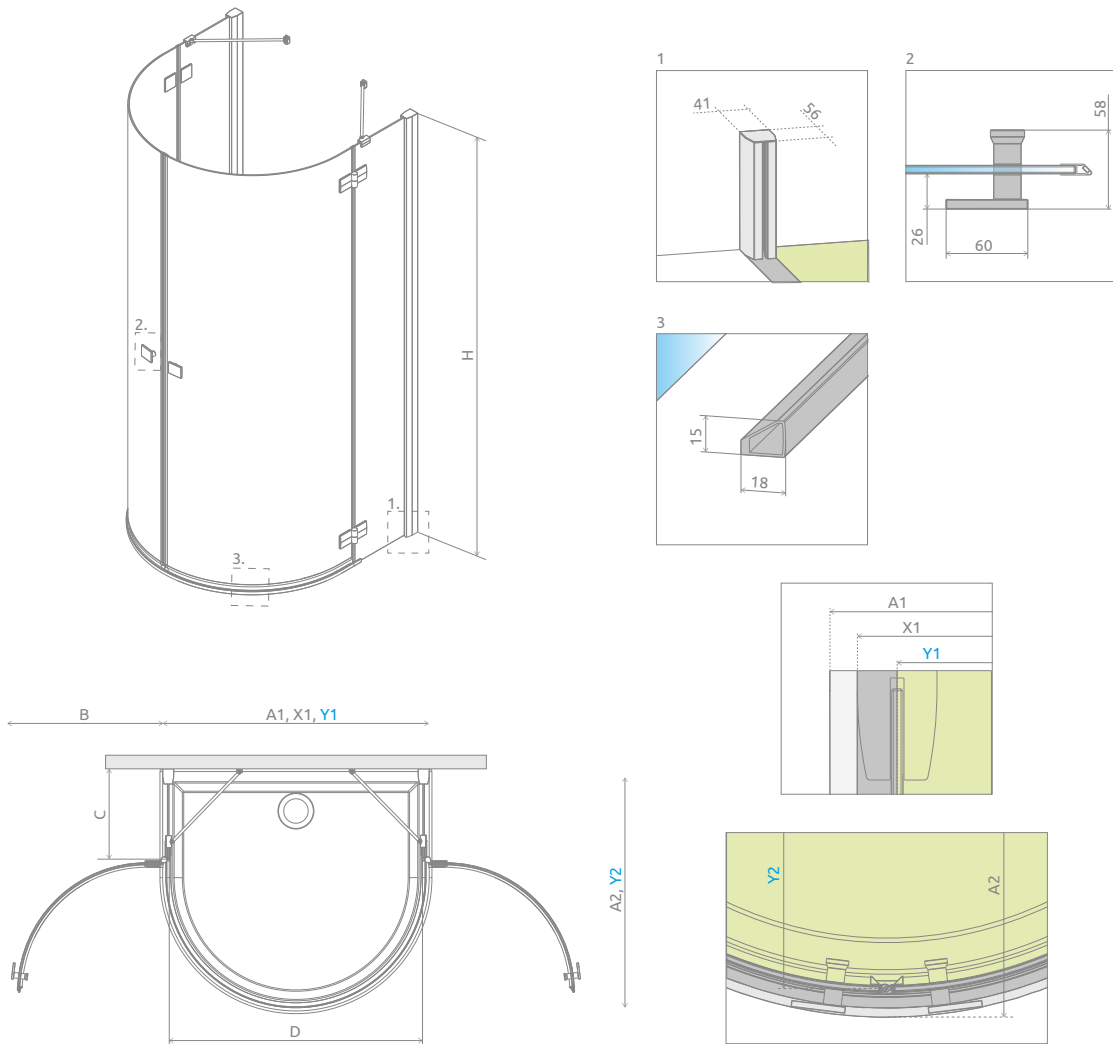

# Almatea P

Almatea P + Delos P

Profile finish:

01 Chrome

Model	Tray width (A1×A2)	Dimension to the glass panel axis (Y1×Y2)	Height (H)	TRANSPARENT GLASS	GLASS FINISH
				Art. No.	Graphite Art. No.
P 100×90	1000×900	940×870-880	1950	30722-01-01N	30722-01-05N

# TECHNICAL DRAWINGS

Model	A1	A2	X1	Y1	Y2	B	C	D	H
P 100x90	1000	900	980	940	870-880	560	330-340	930	1950