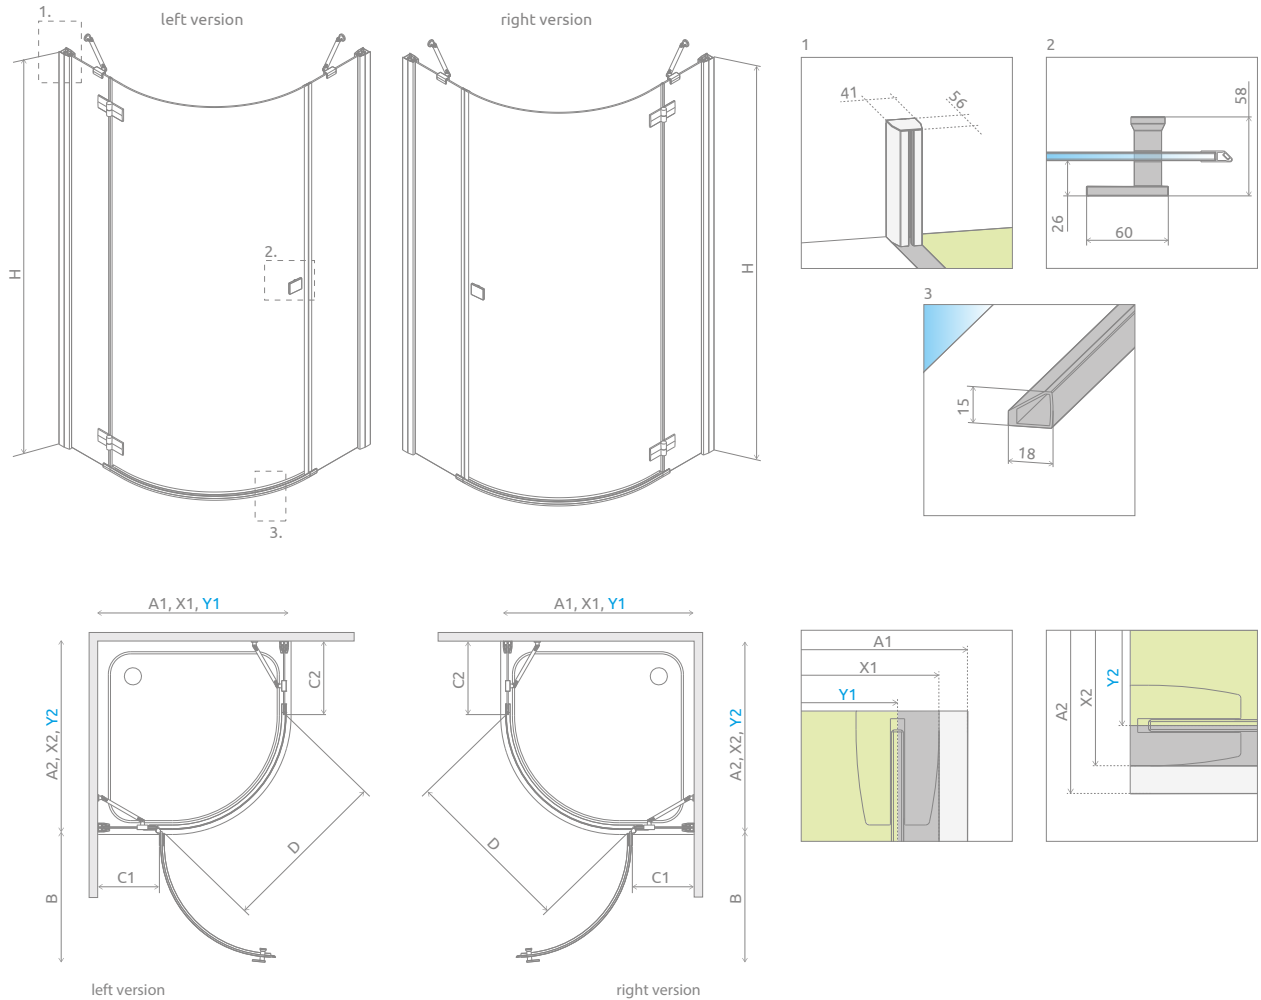

Almatea PDJ

Profile finish:

01 Chrome

Almatea PDJ + Delos A

Model	Tray width (A1×A2)	Dimension to the glass panel axis (Y1×Y2)	Height (H)	TRANSPARENT GLASS	GLASS FINISH	
				Art. No.	Graphite Art. No.	Brown Art. No.
PDJ 90 L	900×900	873-888×873-888	1950	30602-01-01N	30602-01-05N	30602-01-08N
PDJ 90 R	900×900	873-888×873-888	1950	30702-01-01N	30702-01-05N	30702-01-08N

TECHNICAL DRAWINGS

Model	A1	A2	X1	X2	Y1	Y2	B	C1	C2	D	H
PDJ 90x90	900	900	893-908	893-908	873-888	873-888	600	295-310	343-358	785	1950

ADDITIONAL OPTIONS

MADE TO MEASURE
p. 6

SHOWER BOARDS
p. 589

ACCESSORIES
p. 587