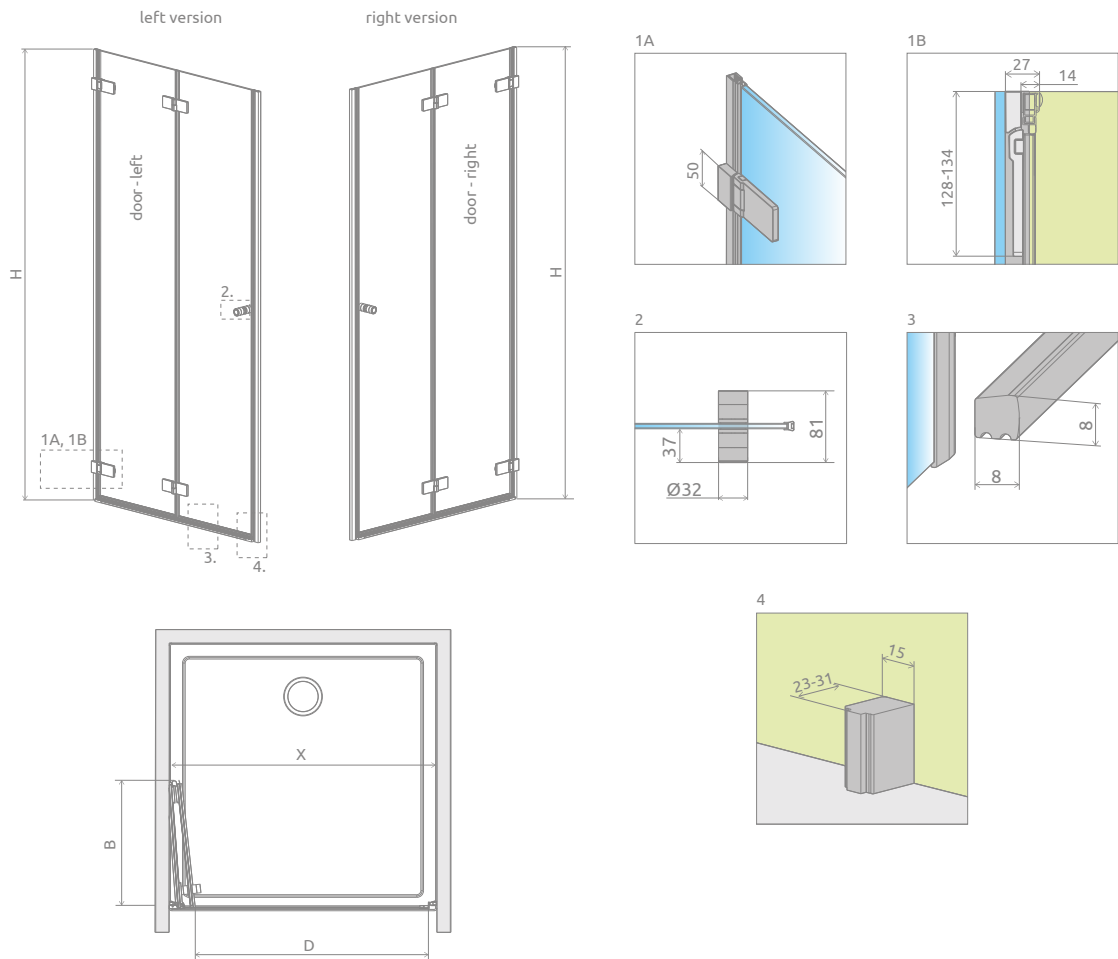

Arta DWB

Profile finish:

03 Chrome+

There is a possibility to order an additional handle for bi-fold doors. Details on p. 16.

Arta DWB + Giaros C

Model	Width of niche (X)	Height (H)	TRANSPARENT GLASS
			Art. No.
DWB 90 L	892-906	2000	386151-03-01L
DWB 90 R	892-906	2000	386151-03-01R
DWB 100 L	992-1006	2000	386152-03-01L
DWB 100 R	992-1006	2000	386152-03-01R

TECHNICAL DRAWINGS

Model	X	B	D	H
DWB 90	892-906	430	780	2000
DWB 100	992-1006	480	880	2000

ADDITIONAL OPTIONS

NAVIGATION