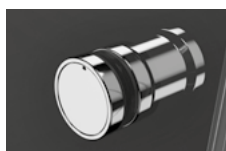

Arta DWB

Profile finish:

03 Chrome+

There is a possibility to order an additional handle for bi-fold doors. Details on p. 16.

Arta DWB + Giaros C

Model	Width of niche (X)	Height (H)	TRANSPARENT GLASS
			Art. No.
DWB 90 L	892-906	2000	386151-03-01L
DWB 90 R	892-906	2000	386151-03-01R
DWB 100 L	992-1006	2000	386152-03-01L
DWB 100 R	992-1006	2000	386152-03-01R

PRACTICAL HANDLES

details on p. 17

Standard

TPE elements in black

Option

TPE elements in graphite

ADDITIONAL HANDLE

details on p. 16

TECHNICAL DRAWINGS

Model	X	B	D	H
DWB 90	892-906	430	780	2000
DWB 100	992-1006	480	880	2000

ADDITIONAL OPTIONS

NAVIGATION