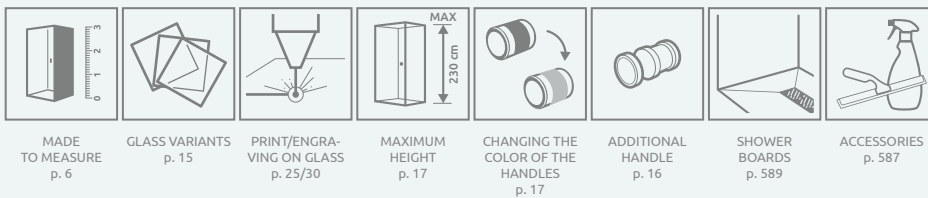

Arta DWB

Profile finish:

03 Chrome+

There is a possibility to order an additional handle for bi-fold doors. Details on p. 16.

Arta DWB + Giaros C

Model	Width of niche (X)	Height (H)	TRANSPARENT GLASS
			Art. No.
DWB 90 L	892-906	2000	386151-03-01L
DWB 90 R	892-906	2000	386151-03-01R
DWB 100 L	992-1006	2000	386152-03-01L
DWB 100 R	992-1006	2000	386152-03-01R

PRACTICAL HANDLES

details on p. 17

Standard

TPE elements in black

Option

TPE elements in graphite

ADDITIONAL HANDLE

details on p. 16

TECHNICAL DRAWINGS

Model	X	B	D	H
DWB 90	892-906	430	780	2000
DWB 100	992-1006	480	880	2000

ADDITIONAL OPTIONS

NAVIGATION