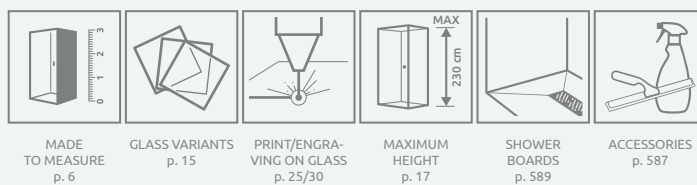

ADDITIONAL OPTIONS