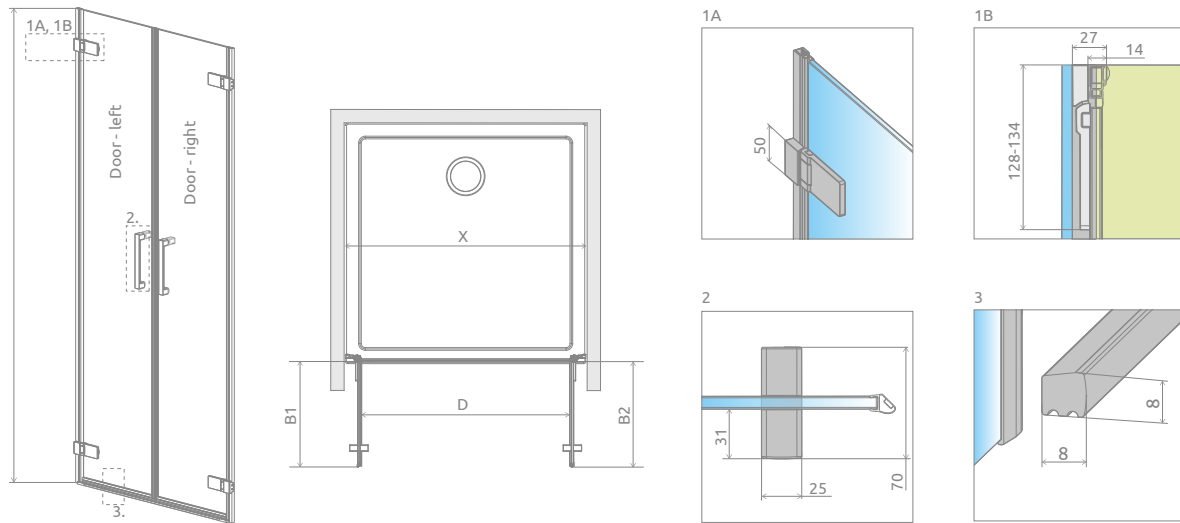

Arta DWD

Profile finish:

03 Chrome+

Arta DWD + Giaros D

Shower enclosure set consists of 2 parts: left and right. Please specify both article numbers when making an order. Doors can be ordered in two same sizes or with different dimensions, if the situation in the bathroom it requires. On the next page you will find the possible combinations of the sizes.

LEFT PART

Model	Height (H)	TRANSPARENT GLASS
		Art. No.
DWD 40 L	2000	386030-03-01L
DWD 45 L	2000	386031-03-01L
DWD 50 L	2000	386032-03-01L
DWD 55 L	2000	386033-03-01L
DWD 60 L	2000	386034-03-01L

RIGHT PART

Model	Height (H)	TRANSPARENT GLASS
		Art. No.
DWD 40 R	2000	386030-03-01R
DWD 45 R	2000	386031-03-01R
DWD 50 R	2000	386032-03-01R
DWD 55 R	2000	386033-03-01R
DWD 60 R	2000	386034-03-01R

TECHNICAL DRAWINGS

SYMMETRICAL

Model	X	B1	B2	D	H
DWD 40L+40R	795-807	345	345	690	2000
DWD 45L+45R	895-907	395	395	790	2000
DWD 50L+50R	995-1007	445	445	890	2000
DWD 55L+55R	1095-1107	495	495	990	2000
DWD 60L+60R	1195-1207	545	545	1090	2000