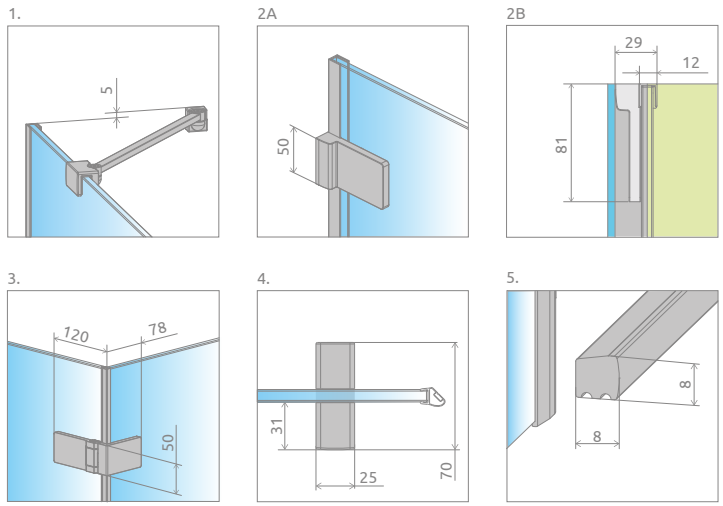

TECHNICAL DRAWINGS