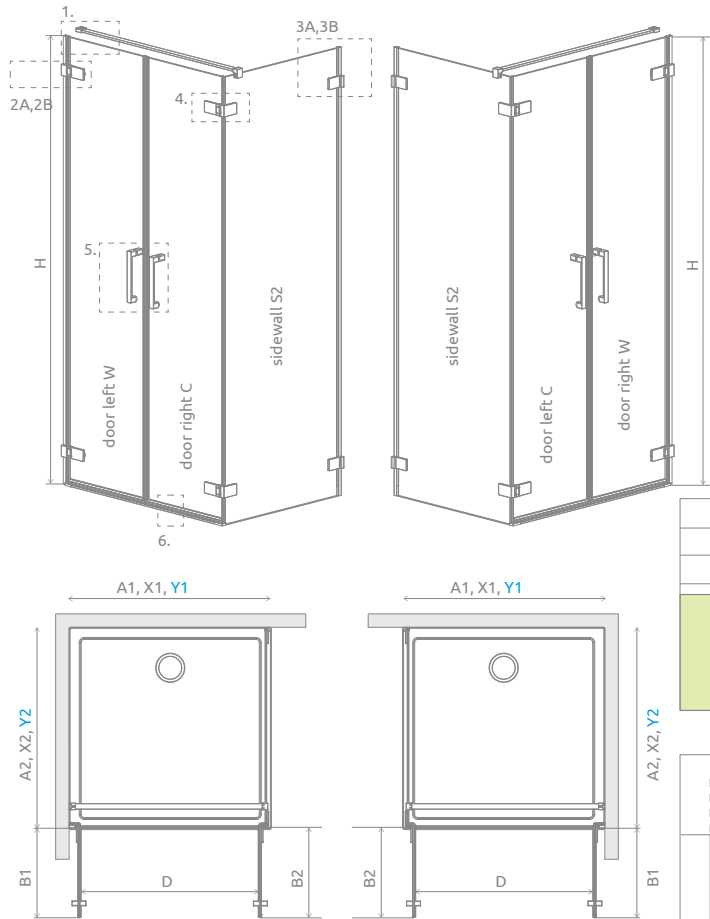

TECHNICAL DRAWINGS