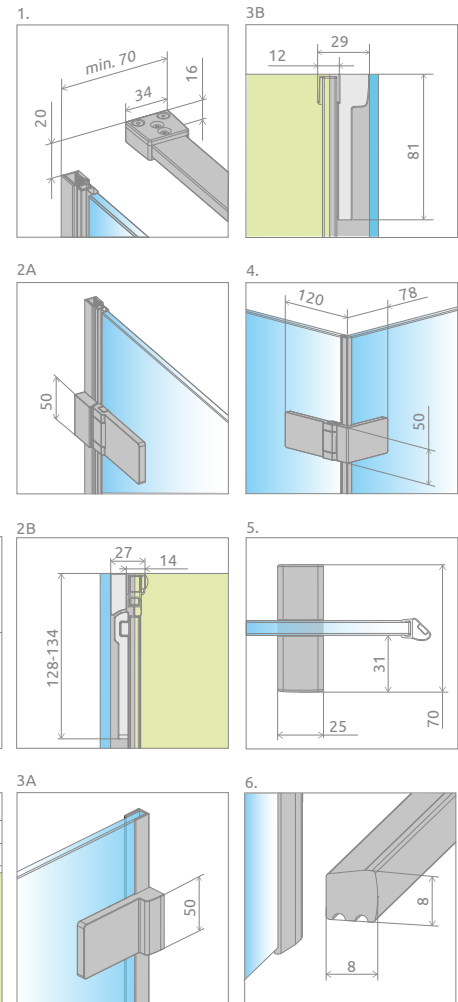

TECHNICAL DRAWINGS