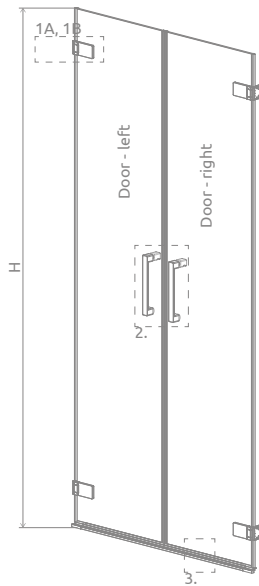

Arta QL DWD

Profile finish:

03 Chrome+

Arta QL DWD + Teos F Cemento

When placing an order, use the configurator (konfigurator.radaway.eu) or fill in the order form of nonstandard products and specify 2 article numbers: left and right part of the door. The doors can be ordered in the same sizes or different, if it is required by the situation in the bathroom.

Model	Width of niche (X)	Height (H)	Element	TRANSPARENT GLASS
				Art. No.
DWD 50-100	250-500	2000	DWD 25-50L	10102507-03-01L
	250-500		DWD 25-50R	10102507-03-01R
DWD 100-150	501-750	2000	DWD 50-75L	10102508-03-01L
	501-750		DWD 50-75R	10102508-03-01R

TECHNICAL DRAWINGS

Model	X	H
DWD 50-100	max 1000	max 2300
DWD 100-150	max 1500	max 2300

ADDITIONAL OPTIONS

GLASS VARIANTS
p. 15

PRINT/ENGRAVING ON GLASS
p. 25/30

MAXIMUM HEIGHT
p. 17

SHOWER BOARDS
p. 589

ACCESSORIES
p. 587