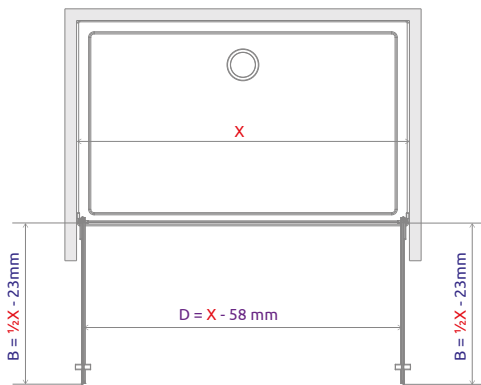

Arta QL DWD

Profile finish:

03 Chrome+

Arta QL DWD + Teos F Cemento

When placing an order, use the configurator (konfigurator.radaway.eu) or fill in the order form of nonstandard products and specify 2 article numbers: left and right part of the door. The doors can be ordered in the same sizes or different, if it is required by the situation in the bathroom.

Model	Width of niche (X)	Height (H)	Element	TRANSPARENT GLASS
				Art. No.
DWD 50-100	250-500	2000	DWD 25-50L	10102507-03-01L
	250-500		DWD 25-50R	10102507-03-01R
DWD 100-150	501-750	2000	DWD 50-75L	10102508-03-01L
	501-750		DWD 50-75R	10102508-03-01R

TECHNICAL DRAWINGS

Model	X	H
DWD 50-100	max 1000	max 2300
DWD 100-150	max 1500	max 2300

ADDITIONAL OPTIONS

GLASS VARIANTS
p. 15

PRINT/ENGRAVING ON GLASS
p. 25/30

MAXIMUM HEIGHT
p. 17

SHOWER BOARDS
p. 589

ACCESSORIES
p. 587