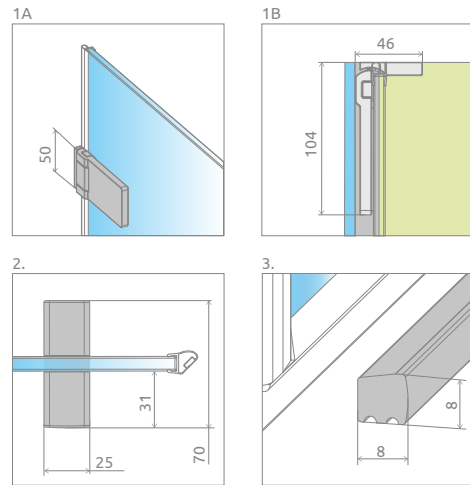

Arta QL DWD

Profile finish:

03 Chrome+

Arta QL DWD + Teos F Cemento

When placing an order, use the configurator (konfigurator.radaway.eu) or fill in the order form of nonstandard products and specify 2 article numbers: left and right part of the door. The doors can be ordered in the same sizes or different, if it is required by the situation in the bathroom.

Model	Width of niche (X)	Height (H)	Element	TRANSPARENT GLASS
				Art. No.
DWD 50-100	250-500	2000	DWD 25-50L	10102507-03-01L
	250-500		DWD 25-50R	10102507-03-01R
DWD 100-150	501-750	2000	DWD 50-75L	10102508-03-01L
	501-750		DWD 50-75R	10102508-03-01R

TECHNICAL DRAWINGS

Model	X	H
DWD 50-100	max 1000	max 2300
DWD 100-150	max 1500	max 2300

ADDITIONAL OPTIONS

GLASS VARIANTS
p. 15

PRINT/ENGRAVING ON GLASS
p. 25/30

MAXIMUM HEIGHT
p. 17

SHOWER BOARDS
p. 589

ACCESSORIES
p. 587