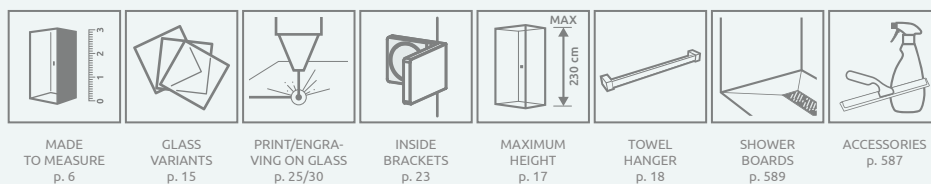

Arta Walk-in

Profile finish:

03 Chrome+

Arta Walk-in + Giaros D

Shower enclosure set consists of 2 parts: Front wall and sidewall. Please specify all the article numbers when making an order.

FRONT WALL

Model	Tray width (X1)	Dimension to the glass panel axis (Y1)	Height (H)	TRANSPARENT GLASS
				Art. No.
Walk-in front 80	786-796	773-783	2000	386280-03-01
Walk-in front 90	886-896	873-883	2000	386290-03-01
Walk-in front 100	986-996	973-983	2000	386210-03-01
Walk-in front 110	1086-1096	1073-1083	2000	386211-03-01
Walk-in front 120	1186-1196	1173-1183	2000	386212-03-01
Walk-in front 130	1286-1296	1273-1283	2000	386213-03-01
Walk-in front 140	1386-1396	1373-1383	2000	386214-03-01

SIDEWALL

Model	Width (C)	Height (H)	TRANSPARENT GLASS
			Art. No.
Sidewall 40 L	400	2000	386010-03-01L
Sidewall 40 R	400	2000	386010-03-01R

TECHNICAL DRAWINGS

FRONT WALL

Model	A1	A2	X1	Y1	H
Front 80	800	max 1200	786-796	773-783	2000
Front 90	900	max 1200	886-896	873-883	2000
Front 100	1000	max 1200	986-996	973-983	2000
Front 110	1100	max 1200	1086-1096	1073-1083	2000
Front 120	1200	max 1200	1186-1196	1173-1183	2000
Front 130	1300	max 1200	1286-1296	1273-1283	2000
Front 140	1400	max 1200	1386-1396	1373-1383	2000

SIDEWALL

Model	B	C	D
Sidewall	358	400	max 810

ADDITIONAL OPTIONS

NAVIGATION