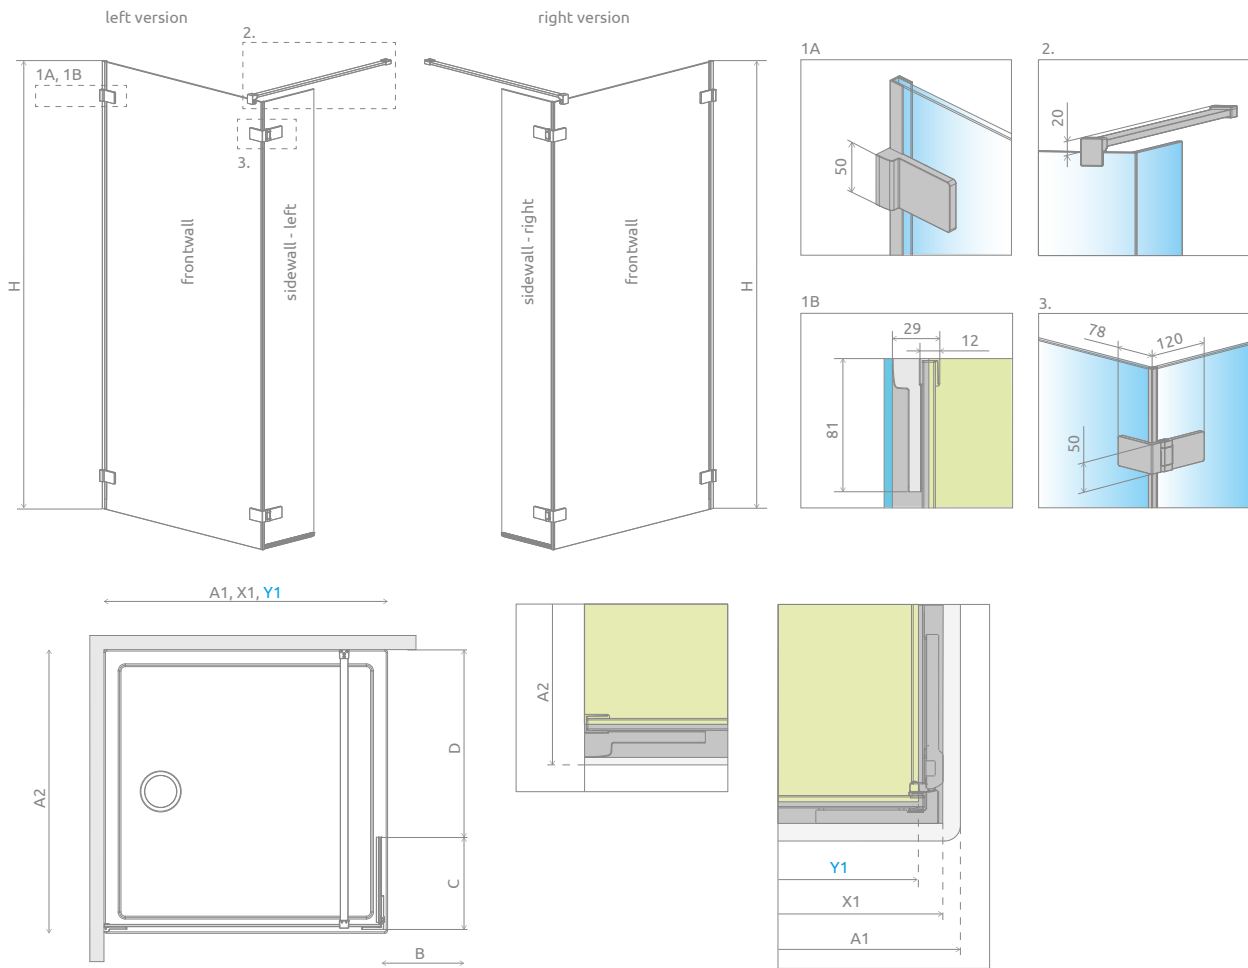

Arta Walk-in

Profile finish:

03 Chrome+

Arta Walk-in + Giaros D

Shower enclosure set consists of 2 parts: Front wall and sidewall. Please specify all the article numbers when making an order.

FRONT WALL

Model	Tray width (X1)	Dimension to the glass panel axis (Y1)	Height (H)	TRANSPARENT GLASS
				Art. No.
Walk-in front 80	786-796	773-783	2000	386280-03-01
Walk-in front 90	886-896	873-883	2000	386290-03-01
Walk-in front 100	986-996	973-983	2000	386210-03-01
Walk-in front 110	1086-1096	1073-1083	2000	386211-03-01
Walk-in front 120	1186-1196	1173-1183	2000	386212-03-01
Walk-in front 130	1286-1296	1273-1283	2000	386213-03-01
Walk-in front 140	1386-1396	1373-1383	2000	386214-03-01

SIDEWALL

Model	Width (C)	Height (H)	TRANSPARENT GLASS
			Art. No.
Sidewall 40 L	400	2000	386010-03-01L
Sidewall 40 R	400	2000	386010-03-01R

TECHNICAL DRAWINGS

FRONT WALL

Model	A1	A2	X1	Y1	H
Front 80	800	max 1200	786-796	773-783	2000
Front 90	900	max 1200	886-896	873-883	2000
Front 100	1000	max 1200	986-996	973-983	2000
Front 110	1100	max 1200	1086-1096	1073-1083	2000
Front 120	1200	max 1200	1186-1196	1173-1183	2000
Front 130	1300	max 1200	1286-1296	1273-1283	2000
Front 140	1400	max 1200	1386-1396	1373-1383	2000

SIDEWALL

Model	B	C	D
Sidewall	358	400	max 810

ADDITIONAL OPTIONS

NAVIGATION