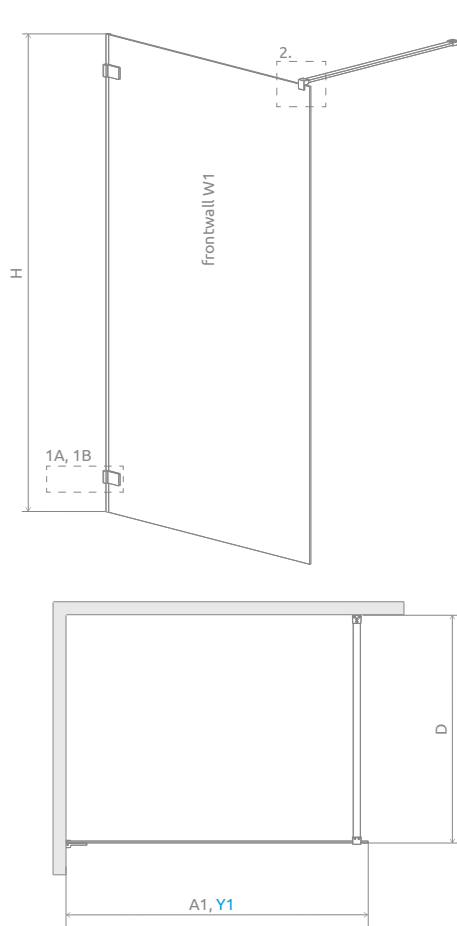

Euphoria Walk-in V

Profile finish:

01 Chrome

Euphoria Walk-in V + Giaros D

A universal shower enclosure that can be assembled as a left-hand or right-hand version.

Model	Tray width (A1)	Width (Y1)	Height (H)	TRANSPARENT GLASS
				Art. No.
Walk-in W1 70	700	665-675	2000	383117-01-01
Walk-in W1 80	800	765-775	2000	383110-01-01
Walk-in W1 90	900	865-875	2000	383111-01-01
Walk-in W1 100	1000	965-975	2000	383112-01-01
Walk-in W1 110	1100	1065-1075	2000	383113-01-01
Walk-in W1 120	1200	1165-1175	2000	383114-01-01
Walk-in W1 130	1300	1265-1275	2000	383115-01-01
Walk-in W1 140	1400	1365-1375	2000	383116-01-01

Catalogue sheets are available at radaway.eu

Euphoria Walk-in IV

Euphoria Walk-in VI

Dimensions are given in mm.

Front wall W1	A1	Y1	D	H
W1 70	700	665-675	max 1200	2000
W1 80	800	765-775	max 1200	2000
W1 90	900	865-875	max 1200	2000
W1 100	1000	965-975	max 1200	2000
W1 110	1100	1065-1075	max 1200	2000
W1 120	1200	1165-1175	max 1200	2000
W1 130	1300	1265-1275	max 1200	2000
W1 140	1400	1365-1375	max 1200	2000

ADDITIONAL OPTIONS

			Chrome+ OPTION						
MADE TO MEASURE p. 6	GLASS VARIANTS p. 15	PRINT/ENGRAVING ON GLASS p. 25/30	PROFILES CHROME+ p. 21	INSIDE BRACKETS p. 19	TELESCOPIC SUPPORT BAR p. 106	MAXIMUM HEIGHT p. 17	TOWEL HANGER p. 18	SHOWER BOARDS p. 589	ACCESSORIES p. 587

Telescopic support bar	For glass	Height	Colour	Art. No.
	8 mm	max 3000 mm		WD-008-02

NAVIGATION

Modo XL	Modo X/New I	Modo X/New Black I Frame	Modo X/New Black I Factory	Modo X/New II	Modo X/New II with hanger	Modo X/New Black II Frame	Modo X/New Black II Factory	Modo X/New III	Modo X/New Black III Frame	Modo X/New Black III Factory	Modo X/New IV
Euphoria Walk-in I	Euphoria Walk-in II	Euphoria Walk-in III	Euphoria Walk-in IV	Euphoria Walk-in V	Euphoria Walk-in VI	Arta Walk-in	Furo Walk-in	Essenza Pro 8 Walk-in	Essenza Pro 8 Walk-in III	Essenza Pro 8 Walk-in III	Eos Walk-in