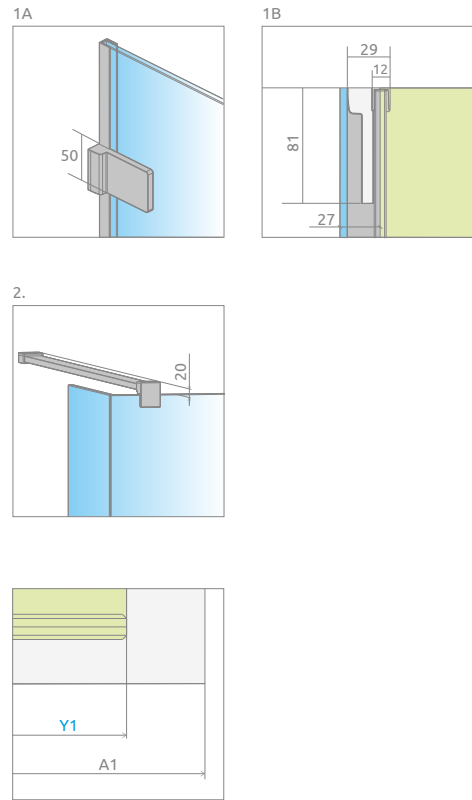

Euphoria Walk-in V

Profile finish:

01 Chrome

Euphoria Walk-in V + Giaros D

A universal shower enclosure that can be assembled as a left-hand or right-hand version.

Model	Tray width (A1)	Width (Y1)	Height (H)	TRANSPARENT GLASS
				Art. No.
Walk-in W1 70	700	665-675	2000	383117-01-01
Walk-in W1 80	800	765-775	2000	383110-01-01
Walk-in W1 90	900	865-875	2000	383111-01-01
Walk-in W1 100	1000	965-975	2000	383112-01-01
Walk-in W1 110	1100	1065-1075	2000	383113-01-01
Walk-in W1 120	1200	1165-1175	2000	383114-01-01
Walk-in W1 130	1300	1265-1275	2000	383115-01-01
Walk-in W1 140	1400	1365-1375	2000	383116-01-01

Catalogue sheets are available at radaway.eu

Euphoria Walk-in IV

Euphoria Walk-in VI

Dimensions are given in mm.

Front wall W1	A1	Y1	D	H
W1 70	700	665-675	max 1200	2000
W1 80	800	765-775	max 1200	2000
W1 90	900	865-875	max 1200	2000
W1 100	1000	965-975	max 1200	2000
W1 110	1100	1065-1075	max 1200	2000
W1 120	1200	1165-1175	max 1200	2000
W1 130	1300	1265-1275	max 1200	2000
W1 140	1400	1365-1375	max 1200	2000

ADDITIONAL OPTIONS

			Chrome+ OPTION						
MADE TO MEASURE p. 6	GLASS VARIANTS p. 15	PRINT/ENGRAVING ON GLASS p. 25/30	PROFILES CHROME+ p. 21	INSIDE BRACKETS p. 19	TELESCOPIC SUPPORT BAR p. 106	MAXIMUM HEIGHT p. 17	TOWEL HANGER p. 18	SHOWER BOARDS p. 589	ACCESSORIES p. 587

Telescopic support bar	For glass	Height	Colour	Art. No.
	8 mm	max 3000 mm		WD-008-02

NAVIGATION

Modo XL	Modo X/New I	Modo X/New Black I Frame	Modo X/New Black I Factory	Modo X/New II	Modo X/New II with hanger	Modo X/New Black II Frame	Modo X/New Black II Factory	Modo X/New III	Modo X/New Black III Frame	Modo X/New Black III Factory	Modo X/New IV
Euphoria Walk-in I	Euphoria Walk-in II	Euphoria Walk-in III	Euphoria Walk-in IV	Euphoria Walk-in V	Euphoria Walk-in VI	Arta Walk-in	Furo Walk-in	Essenza Pro 8 Walk-in	Essenza Pro 8 Walk-in III	Essenza Pro 8 Walk-in III	Eos Walk-in