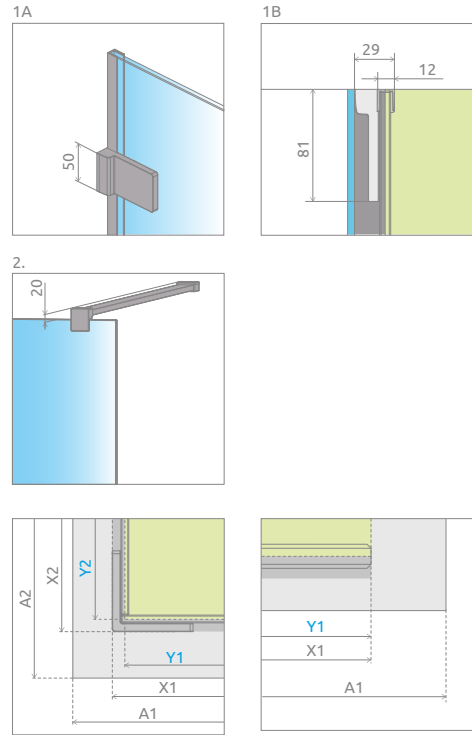

# Euphoria Walk-in VI

Profile finish:

01 Chrome

Euphoria Walk-in VI + shower board

Shower enclosure set consists of 2 parts: Front wall W6 and sidewall W5. Please specify all the article numbers when making an order.

## FRONT WALL W6

Model	Width (X1)	Width (Y1)	Height (H)	TRANSPARENT GLASS
				Art. No.
Walk In W6 80	763	750	2000	383170-01-01
Walk In W6 90	863	850	2000	383171-01-01
Walk In W6 100	963	950	2000	383172-01-01
Walk In W6 110	1063	1050	2000	383173-01-01
Walk In W6 120	1163	1150	2000	383174-01-01
Walk In W6 130	1263	1250	2000	383175-01-01
Walk In W6 140	1363	1350	2000	383176-01-01

## SIDEWALL W5

Model	Width (X2)	Dimension to the glass panel axis (Y2)	Height (H)	TRANSPARENT GLASS
				Art. No.
W5 80	786-796	773-783	2000	383150-01-01
W5 90	886-896	873-883	2000	383151-01-01
W5 100	986-996	973-983	2000	383152-01-01

# TECHNICAL DRAWINGS

Sidewall W5	A2	X2	Y2	D
W5 80	800	786-796	773-783	769-779
W5 90	900	886-896	873-883	869-879
W5 100	1000	986-996	973-983	969-979

Front wall W6	A1	X1	Y1	H
W6 80	800	763	750	2000
W6 90	900	863	850	2000
W6 100	1000	963	950	2000
W6 110	1100	1063	1050	2000
W6 120	1200	1163	1150	2000
W6 130	1300	1263	1250	2000
W6 140	1400	1363	1350	2000