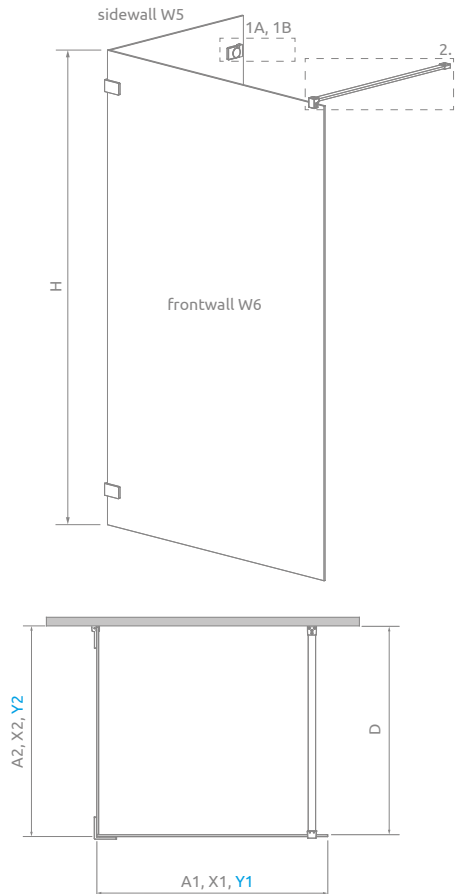

# Euphoria Walk-in VI

Profile finish:

01 Chrome

Euphoria Walk-in VI + shower board

Shower enclosure set consists of 2 parts: Front wall W6 and sidewall W5. Please specify all the article numbers when making an order.

## FRONT WALL W6

Model	Width (X1)	Width (Y1)	Height (H)	TRANSPARENT GLASS
				Art. No.
Walk In W6 80	763	750	2000	383170-01-01
Walk In W6 90	863	850	2000	383171-01-01
Walk In W6 100	963	950	2000	383172-01-01
Walk In W6 110	1063	1050	2000	383173-01-01
Walk In W6 120	1163	1150	2000	383174-01-01
Walk In W6 130	1263	1250	2000	383175-01-01
Walk In W6 140	1363	1350	2000	383176-01-01

## SIDEWALL W5

Model	Width (X2)	Dimension to the glass panel axis (Y2)	Height (H)	TRANSPARENT GLASS
				Art. No.
W5 80	786-796	773-783	2000	383150-01-01
W5 90	886-896	873-883	2000	383151-01-01
W5 100	986-996	973-983	2000	383152-01-01

# TECHNICAL DRAWINGS

Sidewall W5	A2	X2	Y2	D
W5 80	800	786-796	773-783	769-779
W5 90	900	886-896	873-883	869-879
W5 100	1000	986-996	973-983	969-979

Front wall W6	A1	X1	Y1	H
W6 80	800	763	750	2000
W6 90	900	863	850	2000
W6 100	1000	963	950	2000
W6 110	1100	1063	1050	2000
W6 120	1200	1163	1150	2000
W6 130	1300	1263	1250	2000
W6 140	1400	1363	1350	2000