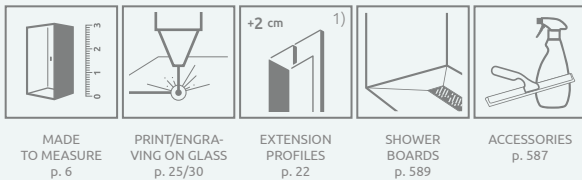

TECHNICAL DRAWINGS

It is possible to construct a wall-adjacent shower enclosure, in this case, please contact Customer Service Department.

Door	A1	X1	Y	D	H
DW 75	750	727-747	723-743	363	2000
DW 80	800	777-797	773-793	396	2000
DW 85	850	827-847	823-843	429	2000
DW 90	900	877-897	873-893	462	2000
DW 95	950	927-947	923-943	495	2000
DW 100	1000	977-997	973-993	528	2000
DW 105	1050	1027-1047	1023-1043	561	2000
DW 110	1100	1077-1097	1073-1093	594	2000
DW 120	1200	1177-1197	1173-1193	660	2000

Sidewall	A2	X2
S 70	700	677 -697
S 75	750	727-747
S 80	800	777 -797
S 90	900	877-897
S 100	1000	977-997

ADDITIONAL OPTIONS

MADE TO MEASURE
p. 6

PRINT/ENGRAVING ON GLASS
p. 25/30

EXTENSION PROFILES
p. 22

SHOWER BOARDS
p. 589