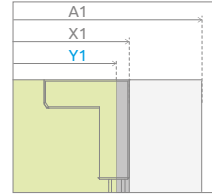

Evo DW+S

¹⁾ 5 mm fixed parts,
4 mm movable parts

Evo DW+S + Doros Plus D

Profile finish:

01 Chrome

Shower enclosure set consists of 2 parts: door and sidewall S. Please specify all the article numbers when making an order.

DOOR

Model	Tray width (A1)	Dimension to the glass panel axis (Y)	Height (H)	TRANSPARENT GLASS
				Art. No.
DW 75	750	723-743	2000	335075-01-01
DW 80	800	773-793	2000	335080-01-01
DW 85	850	823-843	2000	335085-01-01
DW 90	900	873-893	2000	335090-01-01
DW 95	950	923-943	2000	335095-01-01
DW 100	1000	973-993	2000	335100-01-01
DW 105	1050	1023-1043	2000	335105-01-01
DW 110	1100	1073-1093	2000	335110-01-01
DW 120	1200	1173-1193	2000	335120-01-01

SIDEWALL

Model	Tray width (A2)	Height (H)	TRANSPARENT GLASS
			Art. No.
S 70	700	2000	336070-01-01
S 75	750	2000	336075-01-01
S 80	800	2000	336080-01-01
S 90	900	2000	336090-01-01
S 100	1000	2000	336100-01-01

TECHNICAL DRAWINGS

It is possible to construct a wall-adjacent shower enclosure, in this case, please contact Customer Service Department.

Door	A1	X1	Y	D	H
DW 75	750	727-747	723-743	363	2000
DW 80	800	777-797	773-793	396	2000
DW 85	850	827-847	823-843	429	2000
DW 90	900	877-897	873-893	462	2000
DW 95	950	927-947	923-943	495	2000
DW 100	1000	977-997	973-993	528	2000
DW 105	1050	1027-1047	1023-1043	561	2000
DW 110	1100	1077-1097	1073-1093	594	2000
DW 120	1200	1177-1197	1173-1193	660	2000