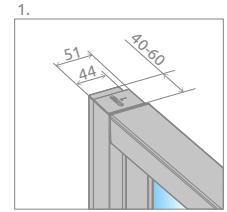

Evo DW+S

¹⁾ 5 mm fixed parts,
4 mm movable parts

Evo DW+S + Doros Plus D

Profile finish:

01 Chrome

Shower enclosure set consists of 2 parts: door and sidewall S. Please specify all the article numbers when making an order.

DOOR

Model	Tray width (A1)	Dimension to the glass panel axis (Y)	Height (H)	TRANSPARENT GLASS
				Art. No.
DW 75	750	723-743	2000	335075-01-01
DW 80	800	773-793	2000	335080-01-01
DW 85	850	823-843	2000	335085-01-01
DW 90	900	873-893	2000	335090-01-01
DW 95	950	923-943	2000	335095-01-01
DW 100	1000	973-993	2000	335100-01-01
DW 105	1050	1023-1043	2000	335105-01-01
DW 110	1100	1073-1093	2000	335110-01-01
DW 120	1200	1173-1193	2000	335120-01-01

SIDEWALL

Model	Tray width (A2)	Height (H)	TRANSPARENT GLASS
			Art. No.
S 70	700	2000	336070-01-01
S 75	750	2000	336075-01-01
S 80	800	2000	336080-01-01
S 90	900	2000	336090-01-01
S 100	1000	2000	336100-01-01

TECHNICAL DRAWINGS

It is possible to construct a wall-adjacent shower enclosure, in this case, please contact Customer Service Department.

Door	A1	X1	Y	D	H
DW 75	750	727-747	723-743	363	2000
DW 80	800	777-797	773-793	396	2000
DW 85	850	827-847	823-843	429	2000
DW 90	900	877-897	873-893	462	2000
DW 95	950	927-947	923-943	495	2000
DW 100	1000	977-997	973-993	528	2000
DW 105	1050	1027-1047	1023-1043	561	2000
DW 110	1100	1077-1097	1073-1093	594	2000
DW 120	1200	1177-1197	1173-1193	660	2000