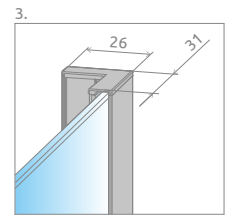

Evo DW+S

¹⁾ 5 mm fixed parts,
4 mm movable parts

Evo DW+S + Doros Plus D

Profile finish:

01 Chrome

Shower enclosure set consists of 2 parts: door and sidewall S. Please specify all the article numbers when making an order.

DOOR

Model	Tray width (A1)	Dimension to the glass panel axis (Y)	Height (H)	TRANSPARENT GLASS
				Art. No.
DW 75	750	723-743	2000	335075-01-01
DW 80	800	773-793	2000	335080-01-01
DW 85	850	823-843	2000	335085-01-01
DW 90	900	873-893	2000	335090-01-01
DW 95	950	923-943	2000	335095-01-01
DW 100	1000	973-993	2000	335100-01-01
DW 105	1050	1023-1043	2000	335105-01-01
DW 110	1100	1073-1093	2000	335110-01-01
DW 120	1200	1173-1193	2000	335120-01-01

SIDEWALL

Model	Tray width (A2)	Height (H)	TRANSPARENT GLASS
			Art. No.
S 70	700	2000	336070-01-01
S 75	750	2000	336075-01-01
S 80	800	2000	336080-01-01
S 90	900	2000	336090-01-01
S 100	1000	2000	336100-01-01

TECHNICAL DRAWINGS

It is possible to construct a wall-adjacent shower enclosure, in this case, please contact Customer Service Department.

Door	A1	X1	Y	D	H
DW 75	750	727-747	723-743	363	2000
DW 80	800	777-797	773-793	396	2000
DW 85	850	827-847	823-843	429	2000
DW 90	900	877-897	873-893	462	2000
DW 95	950	927-947	923-943	495	2000
DW 100	1000	977-997	973-993	528	2000
DW 105	1050	1027-1047	1023-1043	561	2000
DW 110	1100	1077-1097	1073-1093	594	2000
DW 120	1200	1177-1197	1173-1193	660	2000