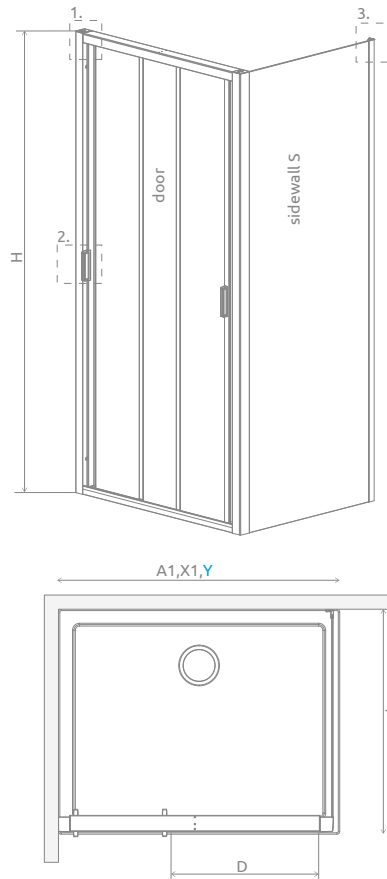

Evo DW+S

¹⁾ 5 mm fixed parts,
4 mm movable parts

Evo DW+S + Doros Plus D

Profile finish:

01 Chrome

Shower enclosure set consists of 2 parts: door and sidewall S. Please specify all the article numbers when making an order.

DOOR

Model	Tray width (A1)	Dimension to the glass panel axis (Y)	Height (H)	TRANSPARENT GLASS
				Art. No.
DW 75	750	723-743	2000	335075-01-01
DW 80	800	773-793	2000	335080-01-01
DW 85	850	823-843	2000	335085-01-01
DW 90	900	873-893	2000	335090-01-01
DW 95	950	923-943	2000	335095-01-01
DW 100	1000	973-993	2000	335100-01-01
DW 105	1050	1023-1043	2000	335105-01-01
DW 110	1100	1073-1093	2000	335110-01-01
DW 120	1200	1173-1193	2000	335120-01-01

SIDEWALL

Model	Tray width (A2)	Height (H)	TRANSPARENT GLASS
			Art. No.
S 70	700	2000	336070-01-01
S 75	750	2000	336075-01-01
S 80	800	2000	336080-01-01
S 90	900	2000	336090-01-01
S 100	1000	2000	336100-01-01

TECHNICAL DRAWINGS

It is possible to construct a wall-adjacent shower enclosure, in this case, please contact Customer Service Department.

Door	A1	X1	Y	D	H
DW 75	750	727-747	723-743	363	2000
DW 80	800	777-797	773-793	396	2000
DW 85	850	827-847	823-843	429	2000
DW 90	900	877-897	873-893	462	2000
DW 95	950	927-947	923-943	495	2000
DW 100	1000	977-997	973-993	528	2000
DW 105	1050	1027-1047	1023-1043	561	2000
DW 110	1100	1077-1097	1073-1093	594	2000
DW 120	1200	1177-1197	1173-1193	660	2000