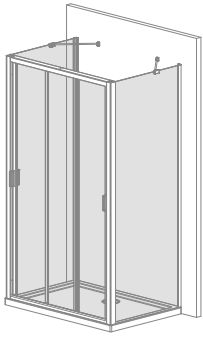

TECHNICAL DRAWINGS

It is possible to construct a wall-adjacent shower enclosure, in this case, please contact Customer Service Department.