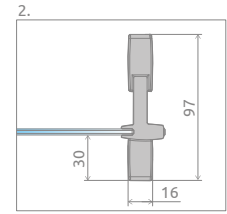

Evo DW+S

¹⁾ 5 mm fixed parts,
4 mm movable parts

Evo DW+S + Doros Plus D

Profile finish:

01 Chrome

Shower enclosure set consists of 2 parts: door and sidewall S. Please specify all the article numbers when making an order.

DOOR

Model	Tray width (A1)	Dimension to the glass panel axis (Y)	Height (H)	TRANSPARENT GLASS
				Art. No.
DW 75	750	723-743	2000	335075-01-01
DW 80	800	773-793	2000	335080-01-01
DW 85	850	823-843	2000	335085-01-01
DW 90	900	873-893	2000	335090-01-01
DW 95	950	923-943	2000	335095-01-01
DW 100	1000	973-993	2000	335100-01-01
DW 105	1050	1023-1043	2000	335105-01-01
DW 110	1100	1073-1093	2000	335110-01-01
DW 120	1200	1173-1193	2000	335120-01-01

SIDEWALL

Model	Tray width (A2)	Height (H)	TRANSPARENT GLASS
			Art. No.
S 70	700	2000	336070-01-01
S 75	750	2000	336075-01-01
S 80	800	2000	336080-01-01
S 90	900	2000	336090-01-01
S 100	1000	2000	336100-01-01

TECHNICAL DRAWINGS

It is possible to construct a wall-adjacent shower enclosure, in this case, please contact Customer Service Department.

Door	A1	X1	Y	D	H
DW 75	750	727-747	723-743	363	2000
DW 80	800	777-797	773-793	396	2000
DW 85	850	827-847	823-843	429	2000
DW 90	900	877-897	873-893	462	2000
DW 95	950	927-947	923-943	495	2000
DW 100	1000	977-997	973-993	528	2000
DW 105	1050	1027-1047	1023-1043	561	2000
DW 110	1100	1077-1097	1073-1093	594	2000
DW 120	1200	1177-1197	1173-1193	660	2000