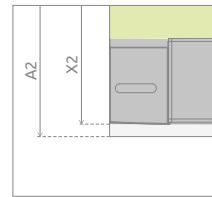

Evo DW+S

¹⁾ 5 mm fixed parts,
4 mm movable parts

Evo DW+S + Doros Plus D

Profile finish:

01 Chrome

Shower enclosure set consists of 2 parts: door and sidewall S. Please specify all the article numbers when making an order.

DOOR

Model	Tray width (A1)	Dimension to the glass panel axis (Y)	Height (H)	TRANSPARENT GLASS
				Art. No.
DW 75	750	723-743	2000	335075-01-01
DW 80	800	773-793	2000	335080-01-01
DW 85	850	823-843	2000	335085-01-01
DW 90	900	873-893	2000	335090-01-01
DW 95	950	923-943	2000	335095-01-01
DW 100	1000	973-993	2000	335100-01-01
DW 105	1050	1023-1043	2000	335105-01-01
DW 110	1100	1073-1093	2000	335110-01-01
DW 120	1200	1173-1193	2000	335120-01-01

SIDEWALL

Model	Tray width (A2)	Height (H)	TRANSPARENT GLASS
			Art. No.
S 70	700	2000	336070-01-01
S 75	750	2000	336075-01-01
S 80	800	2000	336080-01-01
S 90	900	2000	336090-01-01
S 100	1000	2000	336100-01-01

TECHNICAL DRAWINGS

It is possible to construct a wall-adjacent shower enclosure, in this case, please contact Customer Service Department.

Door	A1	X1	Y	D	H
DW 75	750	727-747	723-743	363	2000
DW 80	800	777-797	773-793	396	2000
DW 85	850	827-847	823-843	429	2000
DW 90	900	877-897	873-893	462	2000
DW 95	950	927-947	923-943	495	2000
DW 100	1000	977-997	973-993	528	2000
DW 105	1050	1027-1047	1023-1043	561	2000
DW 110	1100	1077-1097	1073-1093	594	2000
DW 120	1200	1177-1197	1173-1193	660	2000