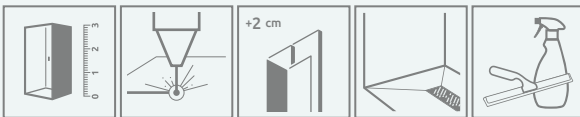

ADDITIONAL OPTIONS

MADE TO MEASURE
p. 6

PRINT/ENGRAVING ON GLASS
p. 25/30

EXTENSION PROFILES
p. 22

SHOWER BOARDS
p. 589

ACCESSORIES
p. 587

Extension profiles	Art. No.
U profile +2 cm	P01-162199801

NAVIGATION