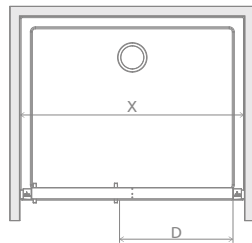

# Evo DW

Evo DW + Doros D

Profile finish:

01 Chrome

All three sections are sliding, thus the entrance can be from left or right side.

Model	Width of niche (X)	Height (H)	TRANSPARENT GLASS
			Art. No.
DW 75	720-760	2000	335075-01-01
DW 80	770-810	2000	335080-01-01
DW 85	820-860	2000	335085-01-01
DW 90	870-910	2000	335090-01-01
DW 95	920-960	2000	335095-01-01
DW 100	970-1010	2000	335100-01-01
DW 105	1020-1060	2000	335105-01-01
DW 110	1070-1110	2000	335110-01-01
DW 120	1170-1210	2000	335120-01-01

# TECHNICAL DRAWINGS

Door	X	D	H
DW 75	720-760	363	2000
DW 80	770-810	396	2000
DW 85	820-860	429	2000
DW 90	870-910	462	2000
DW 95	920-960	495	2000
DW 100	970-1010	528	2000
DW 105	1020-1060	561	2000
DW 110	1070-1110	594	2000
DW 120	1170-1210	660	2000

## ADDITIONAL OPTIONS

MADE TO MEASURE  
p. 6

PRINT/ENGRAVING ON GLASS  
p. 25/30

EXTENSION PROFILES  
p. 22

SHOWER BOARDS  
p. 589

ACCESSORIES  
p. 587

Extension profiles	Art. No.
 U profile +2 cm	P01-162199801