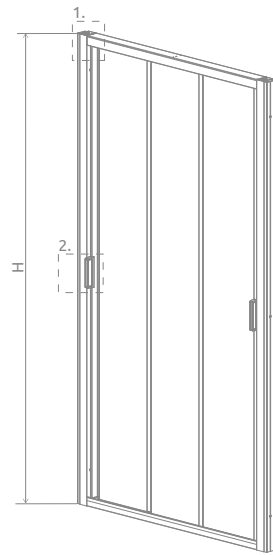

# Evo DW

Evo DW + Doros D

Profile finish:

01 Chrome

All three sections are sliding, thus the entrance can be from left or right side.

Model	Width of niche (X)	Height (H)	TRANSPARENT GLASS
			Art. No.
DW 75	720-760	2000	335075-01-01
DW 80	770-810	2000	335080-01-01
DW 85	820-860	2000	335085-01-01
DW 90	870-910	2000	335090-01-01
DW 95	920-960	2000	335095-01-01
DW 100	970-1010	2000	335100-01-01
DW 105	1020-1060	2000	335105-01-01
DW 110	1070-1110	2000	335110-01-01
DW 120	1170-1210	2000	335120-01-01

# TECHNICAL DRAWINGS

Door	X	D	H
DW 75	720-760	363	2000
DW 80	770-810	396	2000
DW 85	820-860	429	2000
DW 90	870-910	462	2000
DW 95	920-960	495	2000
DW 100	970-1010	528	2000
DW 105	1020-1060	561	2000
DW 110	1070-1110	594	2000
DW 120	1170-1210	660	2000

## ADDITIONAL OPTIONS

MADE TO MEASURE  
p. 6

PRINT/ENGRAVING ON GLASS  
p. 25/30

EXTENSION PROFILES  
p. 22

SHOWER BOARDS  
p. 589

ACCESSORIES  
p. 587

Extension profiles	Art. No.
 U profile +2 cm	P01-162199801