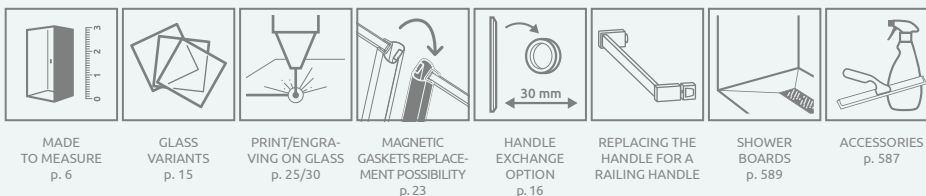

ADDITIONAL OPTIONS