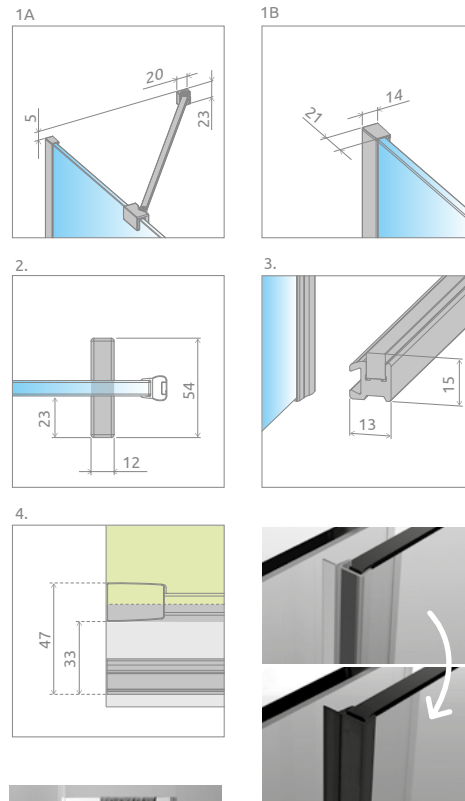

# Furo DWD

The product in other colour variants can be found: Black on page 53, Gold on page 37.

Profile finish:

01 Chrome 54 Black 09 Gold

Furo DWD + shower board

Shower enclosure set consists of 2 parts: set of doors and set of front walls. Please specify all the article numbers when making an order.

## TECHNICAL DRAWINGS

When installed on a shower tray - the minimum width of the edge of the shower tray is 43 mm.

Model	X	D	H
DWD 130	1290-1310	518	2000
DWD 140	1390-1410	568	2000
DWD 150	1490-1510	618	2000
DWD 160	1590-1610	668	2000
DWD 180	1790-1810	768	2000
DWD 200	1990-2010	868	2000