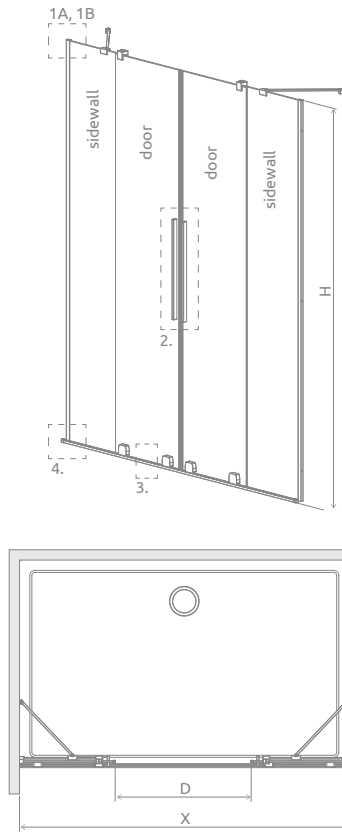

# Furo DWD

The product in other colour variants can be found: Black on page 53, Gold on page 37.

Profile finish:

01 Chrome 54 Black 09 Gold

Furo DWD + shower board

Shower enclosure set consists of 2 parts: set of doors and set of front walls. Please specify all the article numbers when making an order.

## TECHNICAL DRAWINGS

When installed on a shower tray - the minimum width of the edge of the shower tray is 43 mm.

Model	X	D	H
DWD 130	1290-1310	518	2000
DWD 140	1390-1410	568	2000
DWD 150	1490-1510	618	2000
DWD 160	1590-1610	668	2000
DWD 180	1790-1810	768	2000
DWD 200	1990-2010	868	2000