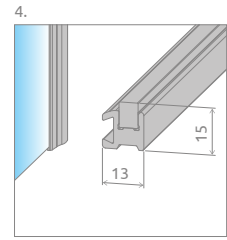

TECHNICAL DRAWINGS

When installed on a shower tray - the minimum width of the edge of the shower tray is 43 mm.

It is possible to change the perpendicular support bar to the parallel one. This option should be clearly stated in the order.