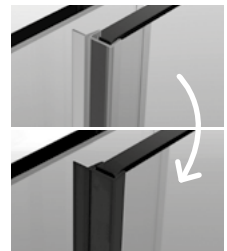

There is a possibility of a paid replacement of transparent gaskets (vertical and horizontal) for black gaskets. This option should be clearly stated in the order.

Model	X1	X2	D	H
DWJ 90	890-908	max. 1500	373	2000
DWJ 100	990-1008	max. 1500	423	2000
DWJ 110	1090-1108	max. 1500	473	2000
DWJ 120	1190-1208	max. 1500	523	2000
DWJ 130	1290-1308	max. 1500	573	2000
DWJ 140	1390-1408	max. 1500	623	2000
DWJ 150	1490-1508	max. 1500	673	2000
DWJ 160	1590-1608	max. 1500	723	2000