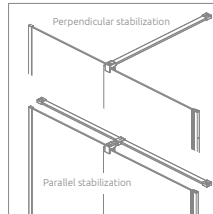

TECHNICAL DRAWINGS

When installed on a shower tray - the minimum width of the edge of the shower tray is 43 mm.

It is possible to change the perpendicular support bar to the parallel one. This option should be clearly stated in the order.