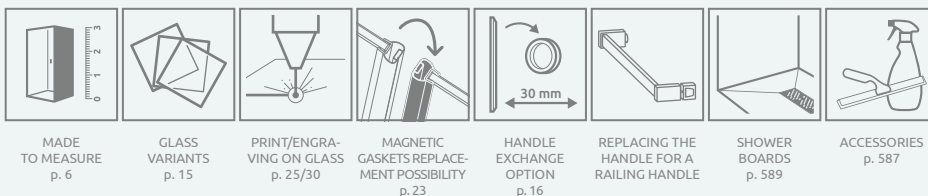

ADDITIONAL OPTIONS