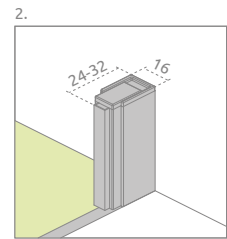

TECHNICAL DRAWINGS

When installed on a shower tray - the minimum width of the edge of the shower tray is 43 mm.

It is possible to change the perpendicular support bar to the parallel one. This option should be clearly stated in the order.