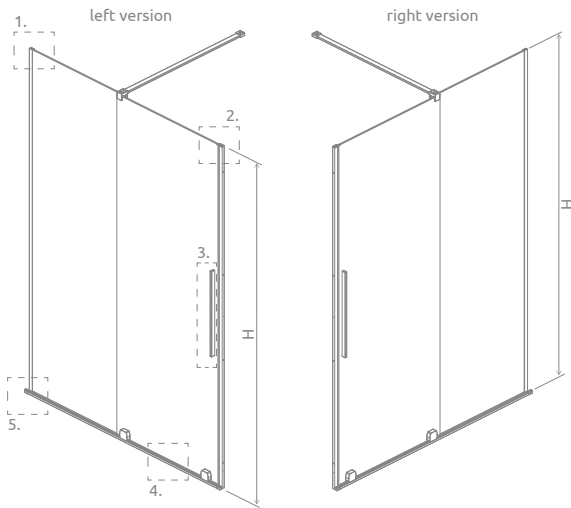

Furo DWJ

The product in other colour variants can be found: Black on page 52, Gold on page 37.

Profile finish:

01 Chrome 54 Black 09 Gold

Furo DWJ + Teos F white

Shower enclosure set consists of 2 parts: shower door and front wall. Please specify all the article numbers when making an order.

TECHNICAL DRAWINGS

When installed on a shower tray - the minimum width of the edge of the shower tray is 43 mm.

It is possible to change the perpendicular support bar to the parallel one. This option should be clearly stated in the order.