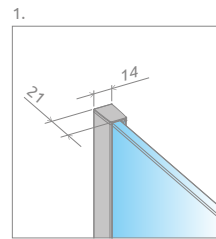

TECHNICAL DRAWINGS

When installed on a shower tray - the minimum width of the edge of the shower tray is 43 mm.

It is possible to change the perpendicular support bar to the parallel one. This option should be clearly stated in the order.