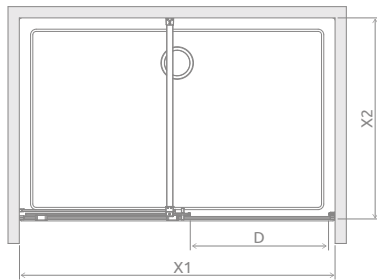

TECHNICAL DRAWINGS

When installed on a shower tray - the minimum width of the edge of the shower tray is 43 mm.

It is possible to change the perpendicular support bar to the parallel one. This option should be clearly stated in the order.