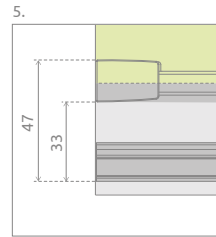

TECHNICAL DRAWINGS

When installed on a shower tray - the minimum width of the edge of the shower tray is 43 mm.

It is possible to change the perpendicular support bar to the parallel one. This option should be clearly stated in the order.