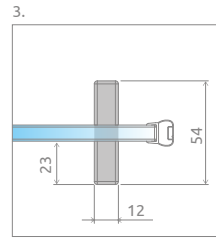

TECHNICAL DRAWINGS

When installed on a shower tray - the minimum width of the edge of the shower tray is 43 mm.

It is possible to change the perpendicular support bar to the parallel one. This option should be clearly stated in the order.