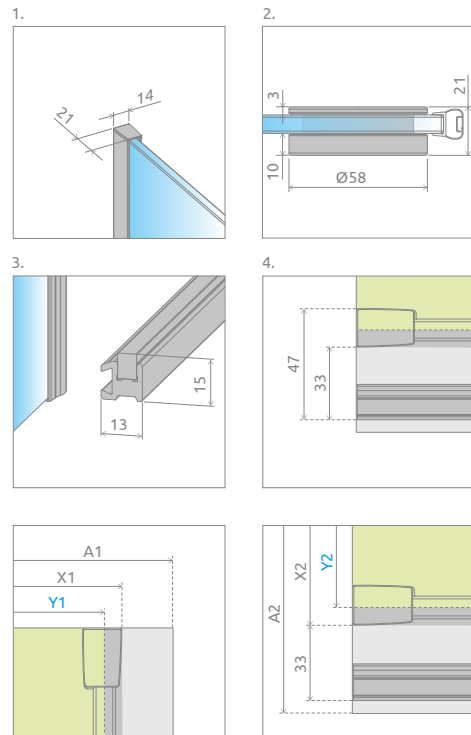

FRONT (consists of two elements, each with individual article number)

Model	Element	TRANSPARENT GLASS	
		profile finish CHROME Art. No.	profile finish BLACK Art. No.
KDJ RH front 90 L	KDJ RH Door 442 L	10104442-01-01LU	10104442-54-01LU
	Front wall 460	10110460-01-01	10110460-01-01
KDJ RH front 90 R	KDJ RH Door 442 R	10104442-01-01RU	10104442-54-01RU
	Front wall 460	10110460-01-01	10110460-01-01
KDJ RH front 100 L	KDJ RH Door 492 L	10104492-01-01LU	10104492-54-01LU
	Front wall 510	10110510-01-01	10110510-01-01
KDJ RH front 100 R	KDJ RH Door 492 R	10104492-01-01RU	10104492-54-01RU
	Front wall 510	10110510-01-01	10110510-01-01

SIDEWALL S1

Model	TRANSPARENT GLASS	
	profile finish CHROME Art. No.	profile finish BLACK Art. No.
S1 70	10113070-01-01	
S1 75	10113075-01-01	
S1 80	10113080-01-01	
S1 90	10113090-01-01	
S1 100	10113100-01-01	
S1 110	10113110-01-01	
S1 120	10113120-01-01	

TECHNICAL DRAWINGS

Front	A1	X1	Y1	D	H
KDJ Front 90	900	885-895	879-889	400	2000
KDJ Front 100	1000	985-995	979-989	450	2000

Sidewall S1	A2	X2	Y2
S1 70	700	650-660	644-654
S1 75	750	700-710	694-704
S1 80	800	750-760	744-754
S1 90	900	850-860	844-854
S1 100	1000	950-960	944-954
S1 110	1100	1050-1060	1044-1054
S1 120	1200	1150-1160	1144-1154

When installed on a shower tray
– the minimum width of the edge of the shower tray is 43 mm.

We can use two types of stabilization – perpendicular or parallel (delivered as standard).

There is a possibility of a paid replacement of transparent gaskets for black gaskets: