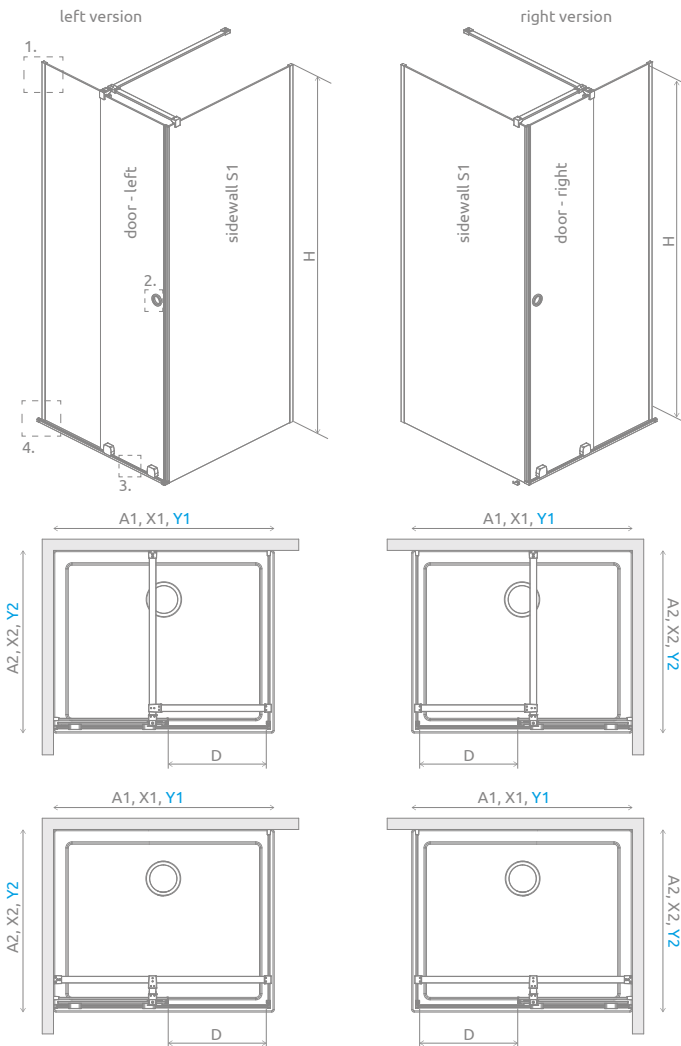

Furo KDJ RH

The product in the Black colour variant can be found on p. 51.

Profile finish:

01 Chrome 54 Black

Furo KDJ with round handle + Teos F white

Shower enclosure set consists of 3 parts: front (two elements) and sidewall S1. Please specify all the article numbers when making an order.

FRONT (consists of two elements, each with individual article number)

Model	Element	TRANSPARENT GLASS	
		profile finish CHROME Art. No.	profile finish BLACK Art. No.
KDJ RH front 90 L	KDJ RH Door 442 L	10104442-01-01LU	10104442-54-01LU
	Front wall 460	10110460-01-01	10110460-01-01
KDJ RH front 90 R	KDJ RH Door 442 R	10104442-01-01RU	10104442-54-01RU
	Front wall 460	10110460-01-01	10110460-01-01
KDJ RH front 100 L	KDJ RH Door 492 L	10104492-01-01LU	10104492-54-01LU
	Front wall 510	10110510-01-01	10110510-01-01
KDJ RH front 100 R	KDJ RH Door 492 R	10104492-01-01RU	10104492-54-01RU
	Front wall 510	10110510-01-01	10110510-01-01

TECHNICAL DRAWINGS

Front	A1	X1	Y1	D	H
KDJ Front 90	900	885-895	879-889	400	2000
KDJ Front 100	1000	985-995	979-989	450	2000

Sidewall S1	A2	X2	Y2
S1 70	700	650-660	644-654
S1 75	750	700-710	694-704
S1 80	800	750-760	744-754
S1 90	900	850-860	844-854
S1 100	1000	950-960	944-954
S1 110	1100	1050-1060	1044-1054
S1 120	1200	1150-1160	1144-1154

When installed on a shower tray
– the minimum width of the edge of the shower tray is 43 mm.

We can use two types of stabilization – perpendicular or parallel (delivered as standard).

There is a possibility of a paid replacement of transparent gaskets for black gaskets: