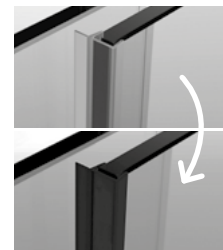

Furo KDJ RH

The product in the Black colour variant can be found on p. 51.

Profile finish:

01 Chrome 54 Black

Furo KDJ with round handle + Teos F white

Shower enclosure set consists of 3 parts: front (two elements) and sidewall S1. Please specify all the article numbers when making an order.

FRONT (consists of two elements, each with individual article number)

Model	Element	TRANSPARENT GLASS	
		profile finish CHROME Art. No.	profile finish BLACK Art. No.
KDJ RH front 90 L	KDJ RH Door 442 L	10104442-01-01LU	10104442-54-01LU
	Front wall 460	10110460-01-01	10110460-01-01
KDJ RH front 90 R	KDJ RH Door 442 R	10104442-01-01RU	10104442-54-01RU
	Front wall 460	10110460-01-01	10110460-01-01
KDJ RH front 100 L	KDJ RH Door 492 L	10104492-01-01LU	10104492-54-01LU
	Front wall 510	10110510-01-01	10110510-01-01
KDJ RH front 100 R	KDJ RH Door 492 R	10104492-01-01RU	10104492-54-01RU
	Front wall 510	10110510-01-01	10110510-01-01

TECHNICAL DRAWINGS

Front	A1	X1	Y1	D	H
KDJ Front 90	900	885-895	879-889	400	2000
KDJ Front 100	1000	985-995	979-989	450	2000

Sidewall S1	A2	X2	Y2
S1 70	700	650-660	644-654
S1 75	750	700-710	694-704
S1 80	800	750-760	744-754
S1 90	900	850-860	844-854
S1 100	1000	950-960	944-954
S1 110	1100	1050-1060	1044-1054
S1 120	1200	1150-1160	1144-1154

When installed on a shower tray
– the minimum width of the edge of the shower tray is 43 mm.

We can use two types of stabilization – perpendicular or parallel (delivered as standard).

There is a possibility of a paid replacement of transparent gaskets for black gaskets: