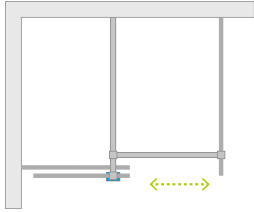

Furo KDJ RH

The product in the Black colour variant can be found on p. 51.

Profile finish:

01 Chrome 54 Black

Furo KDJ with round handle + Teos F white

Shower enclosure set consists of 3 parts: front (two elements) and sidewall S1. Please specify all the article numbers when making an order.

FRONT (consists of two elements, each with individual article number)

Model	Element	TRANSPARENT GLASS	
		profile finish CHROME Art. No.	profile finish BLACK Art. No.
KDJ RH front 90 L	KDJ RH Door 442 L	10104442-01-01LU	10104442-54-01LU
	Front wall 460	10110460-01-01	10110460-01-01
KDJ RH front 90 R	KDJ RH Door 442 R	10104442-01-01RU	10104442-54-01RU
	Front wall 460	10110460-01-01	10110460-01-01
KDJ RH front 100 L	KDJ RH Door 492 L	10104492-01-01LU	10104492-54-01LU
	Front wall 510	10110510-01-01	10110510-01-01
KDJ RH front 100 R	KDJ RH Door 492 R	10104492-01-01RU	10104492-54-01RU
	Front wall 510	10110510-01-01	10110510-01-01

SIDEWALL S1

Model	TRANSPARENT GLASS	
	profile finish CHROME Art. No.	profile finish BLACK Art. No.
S1 70	10113070-01-01	
S1 75	10113075-01-01	
S1 80	10113080-01-01	
S1 90	10113090-01-01	
S1 100	10113100-01-01	
S1 110	10113110-01-01	
S1 120	10113120-01-01	

When installed on a shower tray
– the minimum width of the edge of the shower tray is 43 mm.

We can use two types of stabilization – perpendicular or parallel (delivered as standard).

There is a possibility of a paid replacement of transparent gaskets for black gaskets: