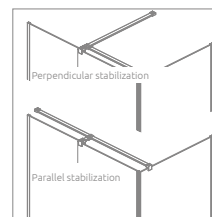

TECHNICAL DRAWINGS

Front	A1	X1	Y1	D	H
KDJ Front 90	900	885-895	879-889	400	2000
KDJ Front 100	1000	985-995	979-989	450	2000

Sidewall S1	A2	X2	Y2
S1 70	700	650-660	644-654
S1 75	750	700-710	694-704
S1 80	800	750-760	744-754
S1 90	900	850-860	844-854
S1 100	1000	950-960	944-954
S1 110	1100	1050-1060	1044-1054
S1 120	1200	1150-1160	1144-1154

When installed on a shower tray
– the minimum width of the edge of the shower tray is 43 mm.

We can use two types of stabilization – perpendicular or parallel (delivered as standard).

There is a possibility of a paid replacement of transparent gaskets for black gaskets: