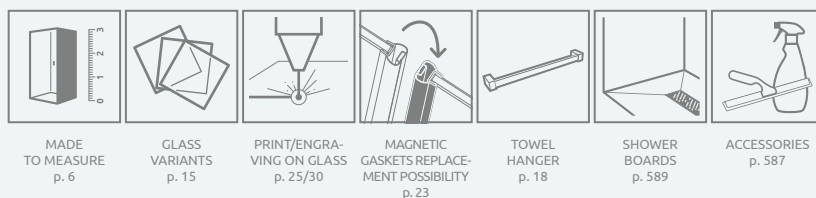

When installed on a shower tray
– the minimum width of the edge of the shower tray is 43 mm.

We can use two types of stabilization – perpendicular or parallel (delivered as standard).

There is a possibility of a paid replacement of transparent gaskets for black gaskets:

- option no. 1 – only magnetic gaskets,
- option no. 2 – all gaskets (magnetic, vertical and horizontal).

The selected option must be clearly stated in the order.

ADDITIONAL OPTIONS

NAVIGATION