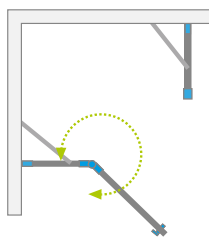

New

Nes PTJ

Profile finish:

Данное изделие доступно с фурнитурой цвета:

01 Chrome

54 Black

01 Хром

54 Черный