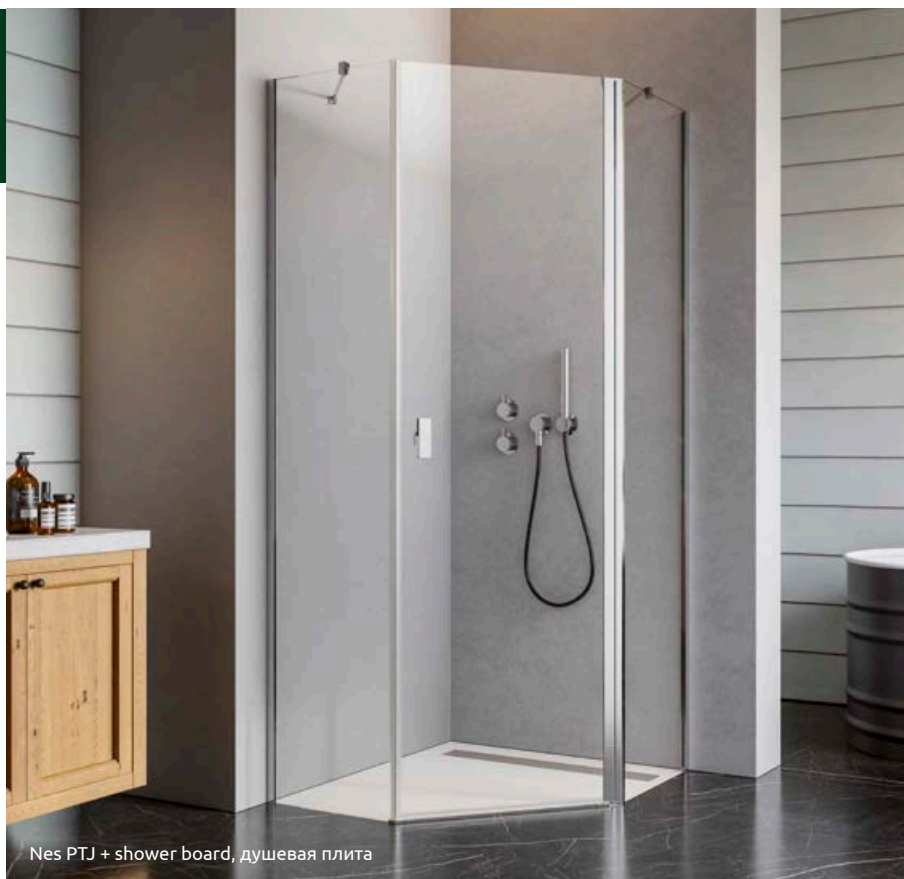

New

Nes PTJ

Profile finish:

Данное изделие доступно с фурнитурой цвета:

01 Chrome

54 Black

01 Хром

54 Черный

Nes PTJ + shower board, душевая плита

Shower enclosure set consists of 2 parts: shower door and sidewalls Z and S. Please specify all the article numbers when making an order. Instruction for ordering the Nes PTJ shower enclosure can be found on page 612.

В заказе надо указать 2 номера артикулов: двери кабины и боковых стенок Z и S. Подсказка по формированию заказа на асимметричную кабину PTJ находится на стр. 612.

SYMMETRIC SHOWER ENCLOSURES / СИММЕТРИЧНЫЕ КАБИНЫ

Model Модель	Element Наименование	TRANSPARENT GLASS ПРОЗРАЧНОЕ СТЕКЛО	
		profile finish / цвет фурнитуры CHROME Art. No. | № арт.	profile finish / цвет фурнитуры BLACK Art. No. | № арт.
PTJ 80×80 door L	PTJ door L	10052000-01-01L	10052000-54-01L
	PTJ walls 80 Z×80 S	10052500-01-01	10052500-54-01
PTJ 80×80 door R	PTJ door R	10052000-01-01R	10052000-54-01R
	PTJ walls 80 Z×80 S	10052500-01-01	10052500-54-01
PTJ 90×90 door L	PTJ door L	10052000-01-01L	10052000-54-01L
	PTJ walls 90 Z×90 S	10052900-01-01	10052900-54-01
PTJ 90×90 door R	PTJ door R	10052000-01-01R	10052000-54-01R
	PTJ walls 90 Z×90 S	10052900-01-01	10052900-54-01
PTJ 100×100 door L	PTJ door L	10052000-01-01L	10052000-54-01L
	PTJ walls 100 Z×100 S	10052100-01-01	10052100-54-01
PTJ 100×100 door R	PTJ door R	10052000-01-01R	10052000-54-01R
	PTJ walls 100 Z×100 S	10052100-01-01	10052100-54-01

ASYMMETRIC SHOWER ENCLOSURES / АСИММЕТРИЧНЫЕ КАБИНЫ