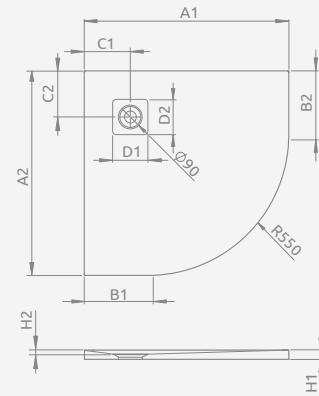

To be installed on floor, siphon outlet Ø 90 mm, recommended siphon HS1. The shower tray has a "B" anti-slip certificate issued by TÜV Rheinland® in accordance with the DIN 51097:1992 standard. The shower tray can be cut to the individual sizes (more details on p. 417).

KYNTOS A	A1	A2	B1	B2	C1	C2	D1	D2	H1	H2
80×80	800	800	250	250	180	180	130	130	30	16
90×90	900	900	350	350	180	180	130	130	30	16
100×100	1000	1000	450	450	180	180	130	130	30	16

Please specify three article numbers when making an order: shower tray, grid in the selected colour and siphon.