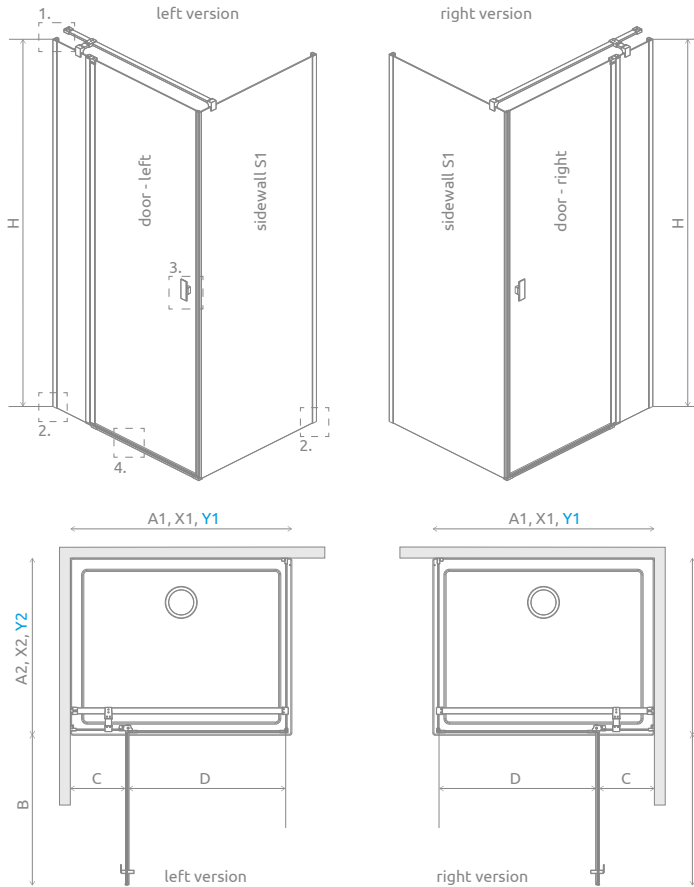

TECHNICAL DRAWINGS