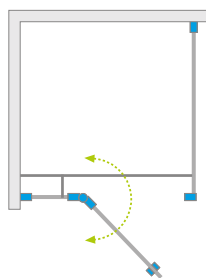

Nes 8 KDJ II*

Nes 6 KDJ II

Other colour versions of products from the series can be found on p. 276