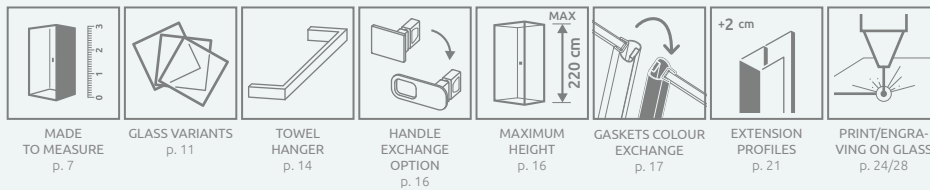

ADDITIONAL OPTIONS