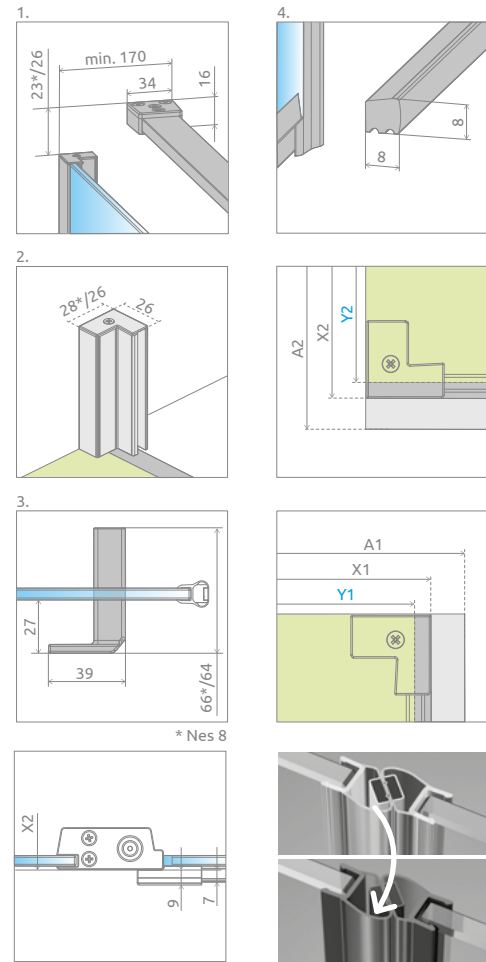

TECHNICAL DRAWINGS